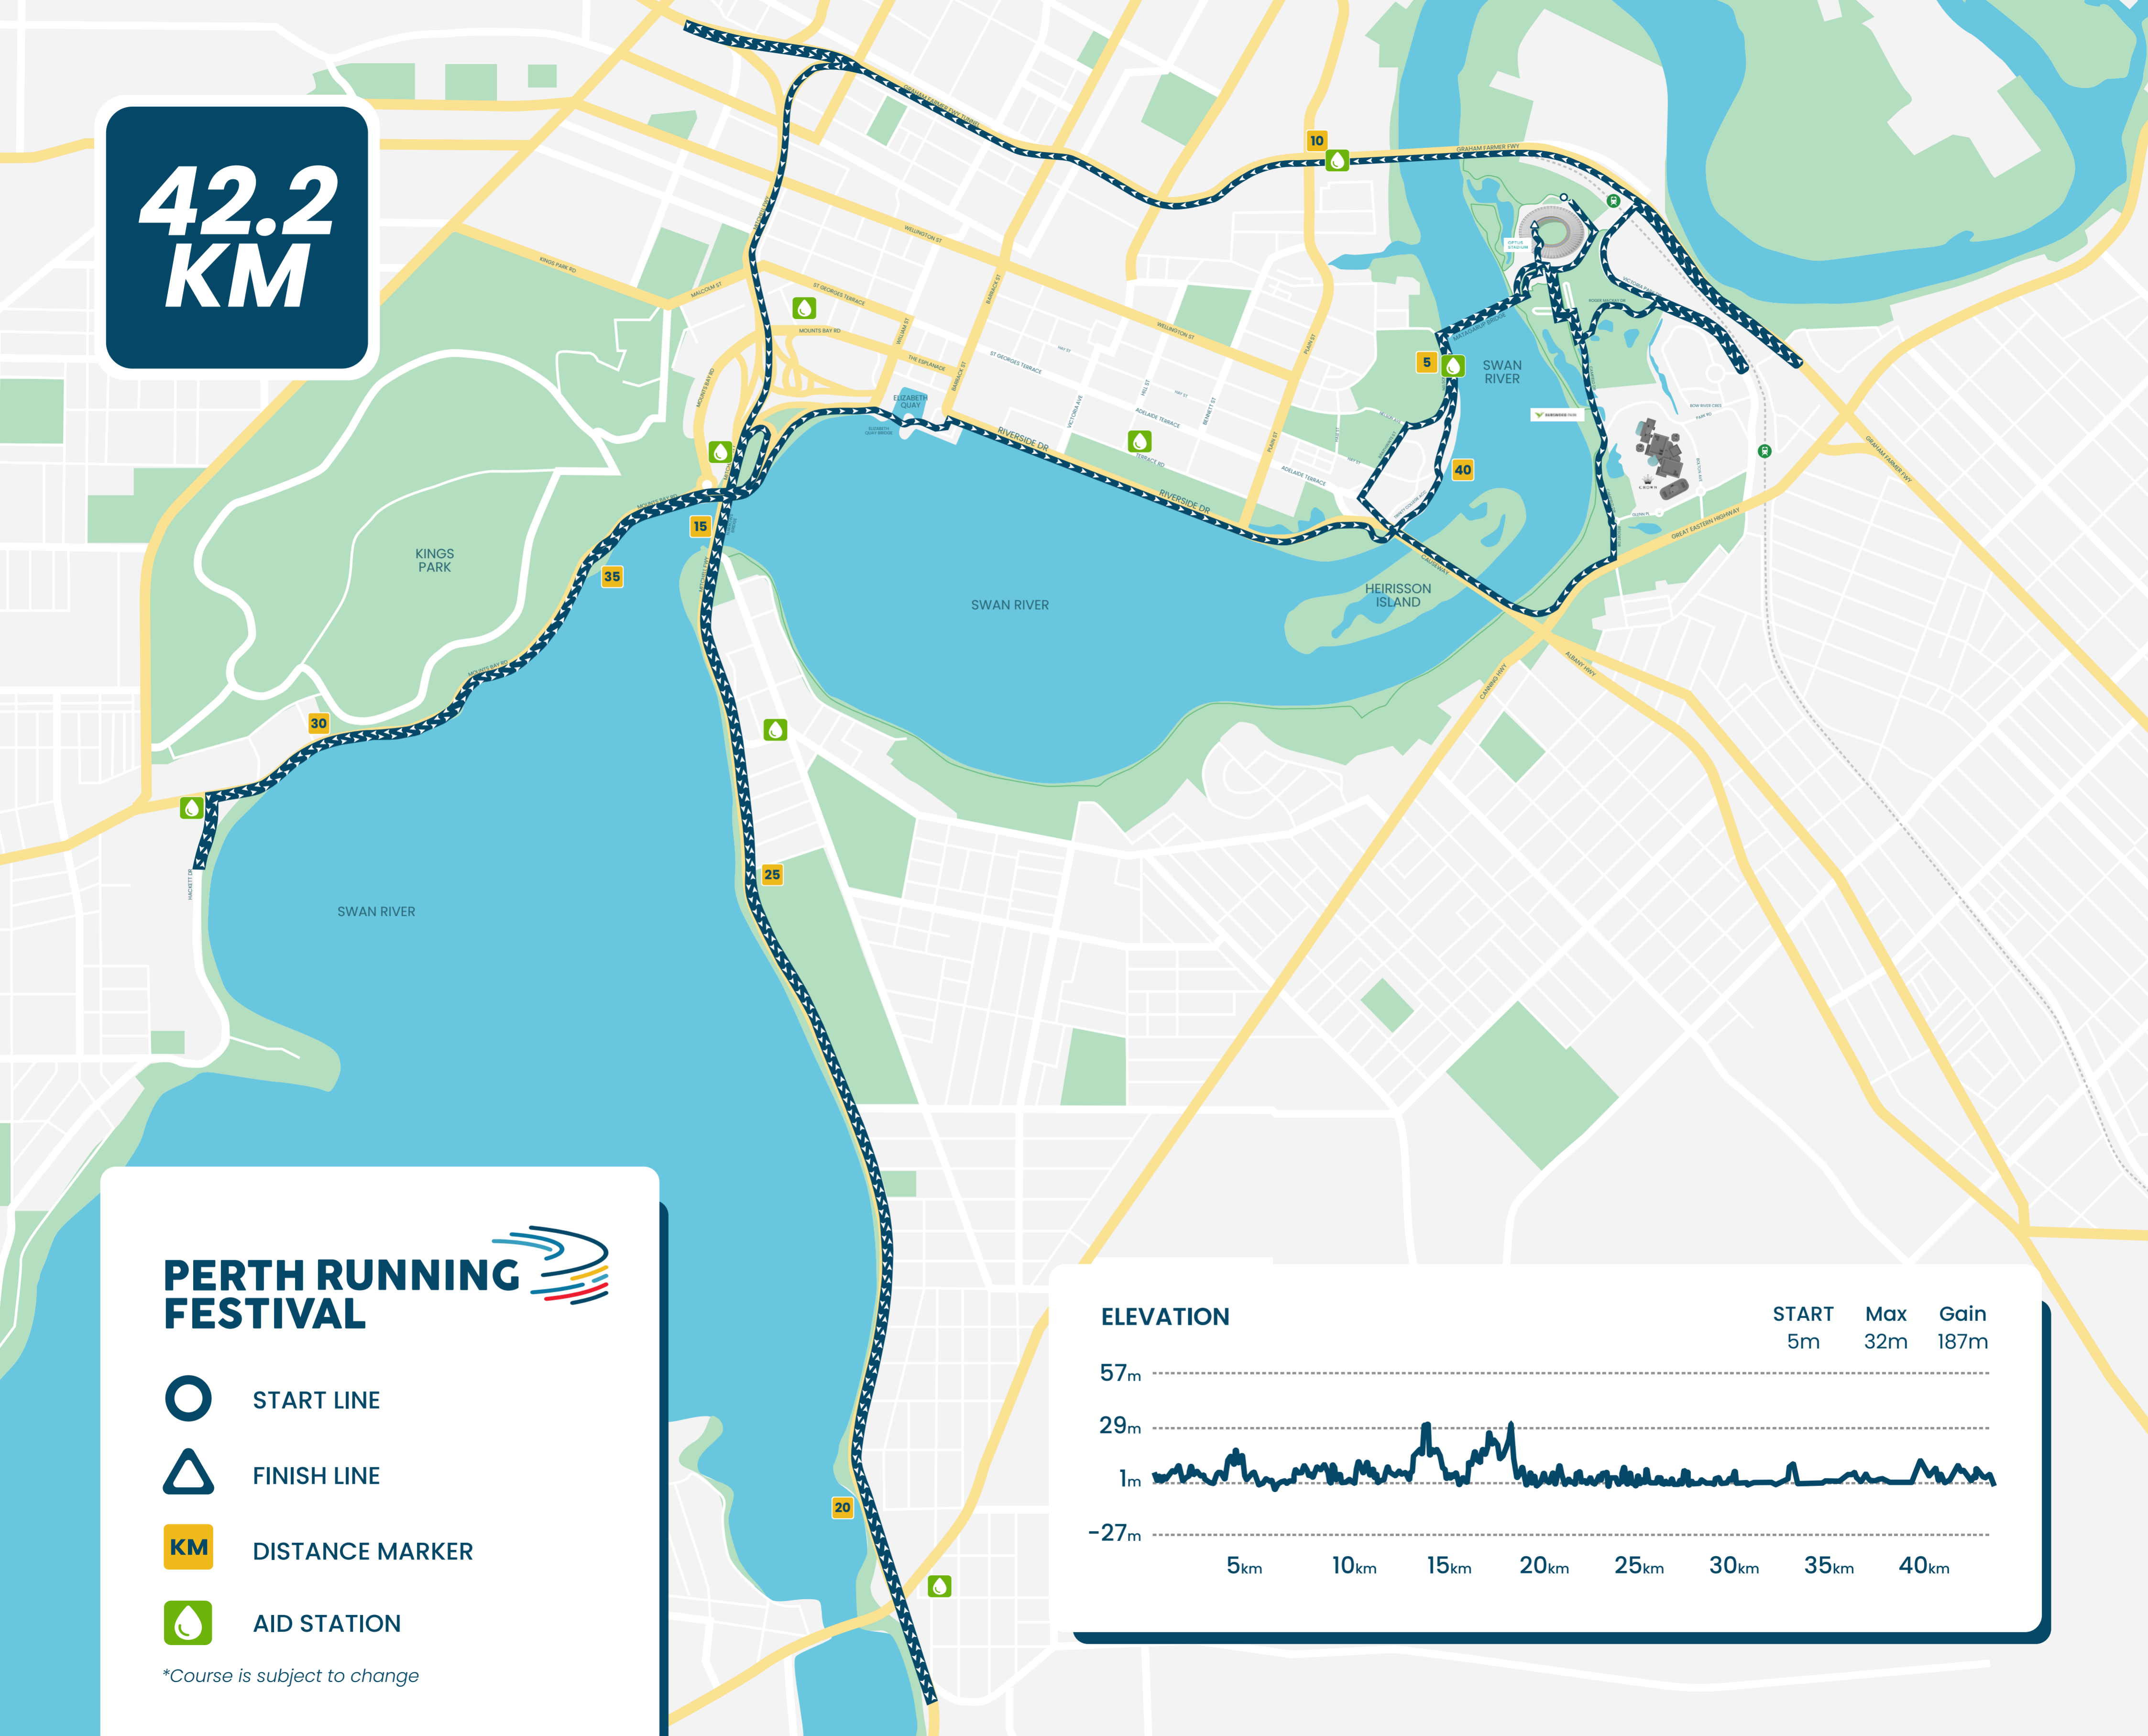

# 42.2 KM

## PERTH RUNNING FESTIVAL

-  START LINE
-  FINISH LINE
-  DISTANCE MARKER
-  AID STATION

*\*Course is subject to change*

### ELEVATION