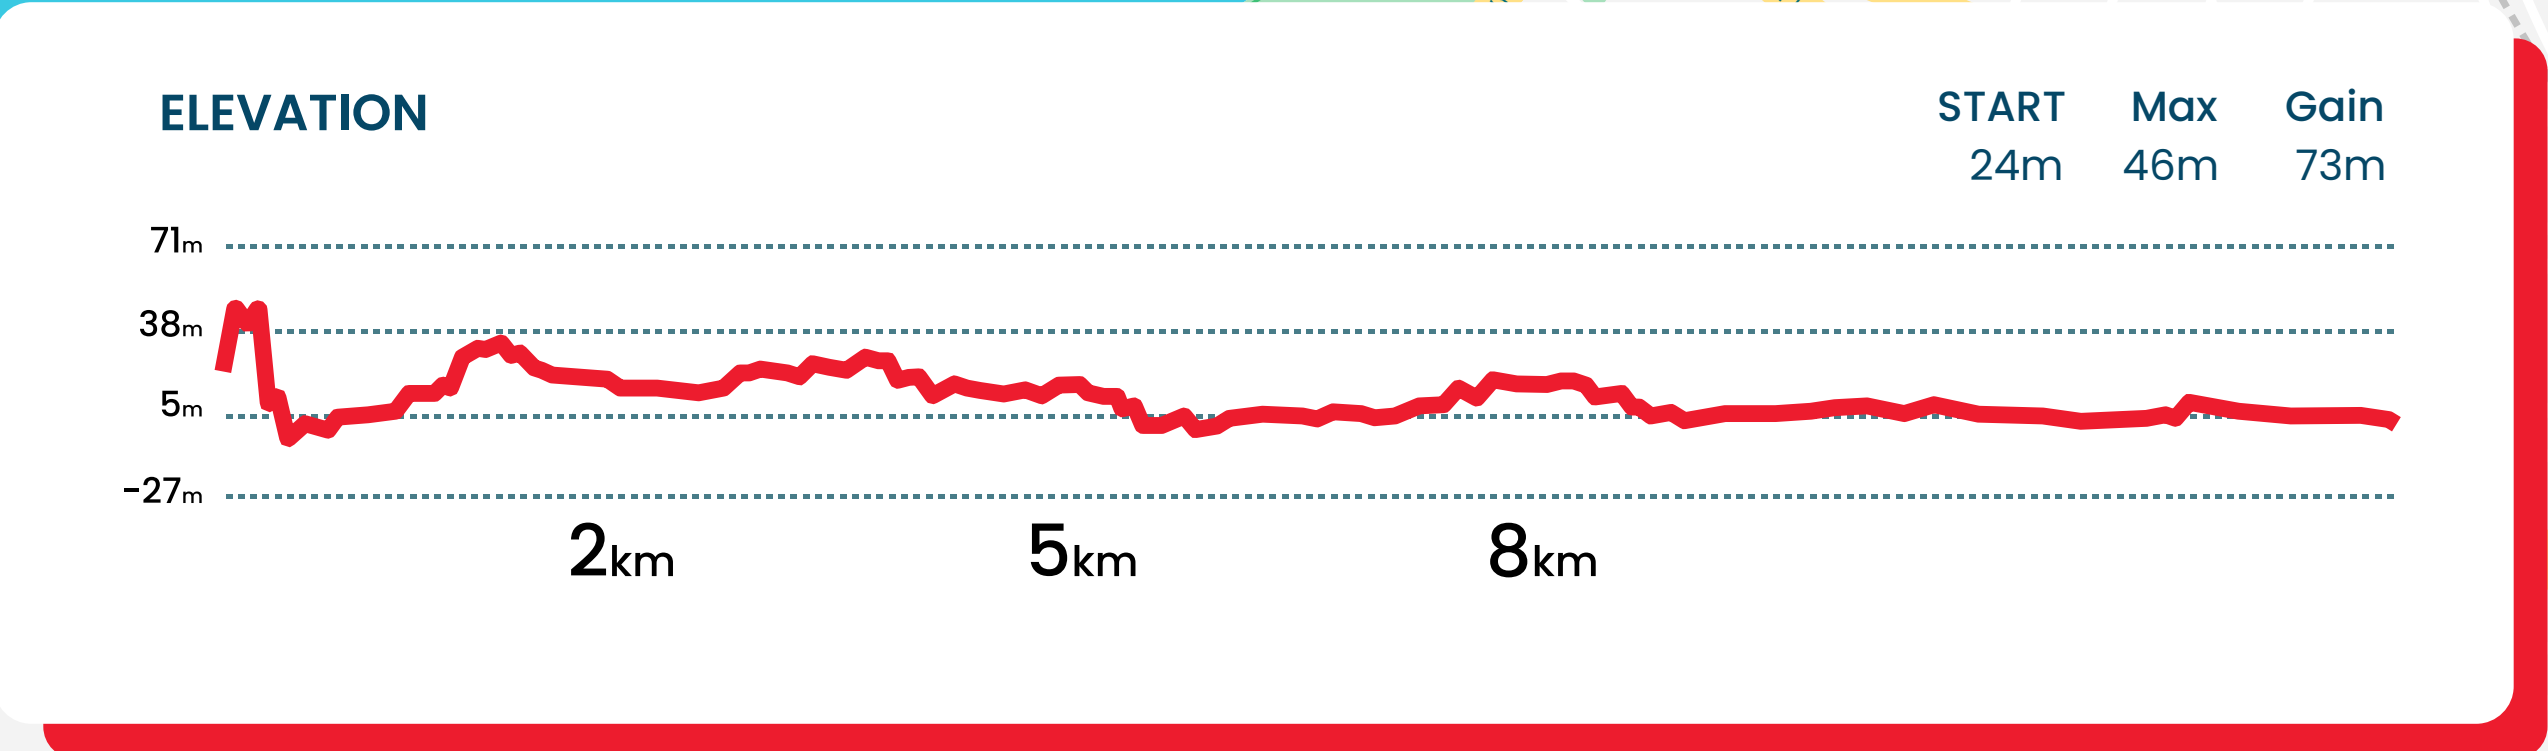

LANGLEY PARK START

Streamer
 FOUNDATION PARTNER **BHP**
10
KM

PERTH RUNNING FESTIVAL

-  START LINE
-  FINISH LINE
-  DISTANCE MARKER
-  AID STATION

*Map is subject to approval & change